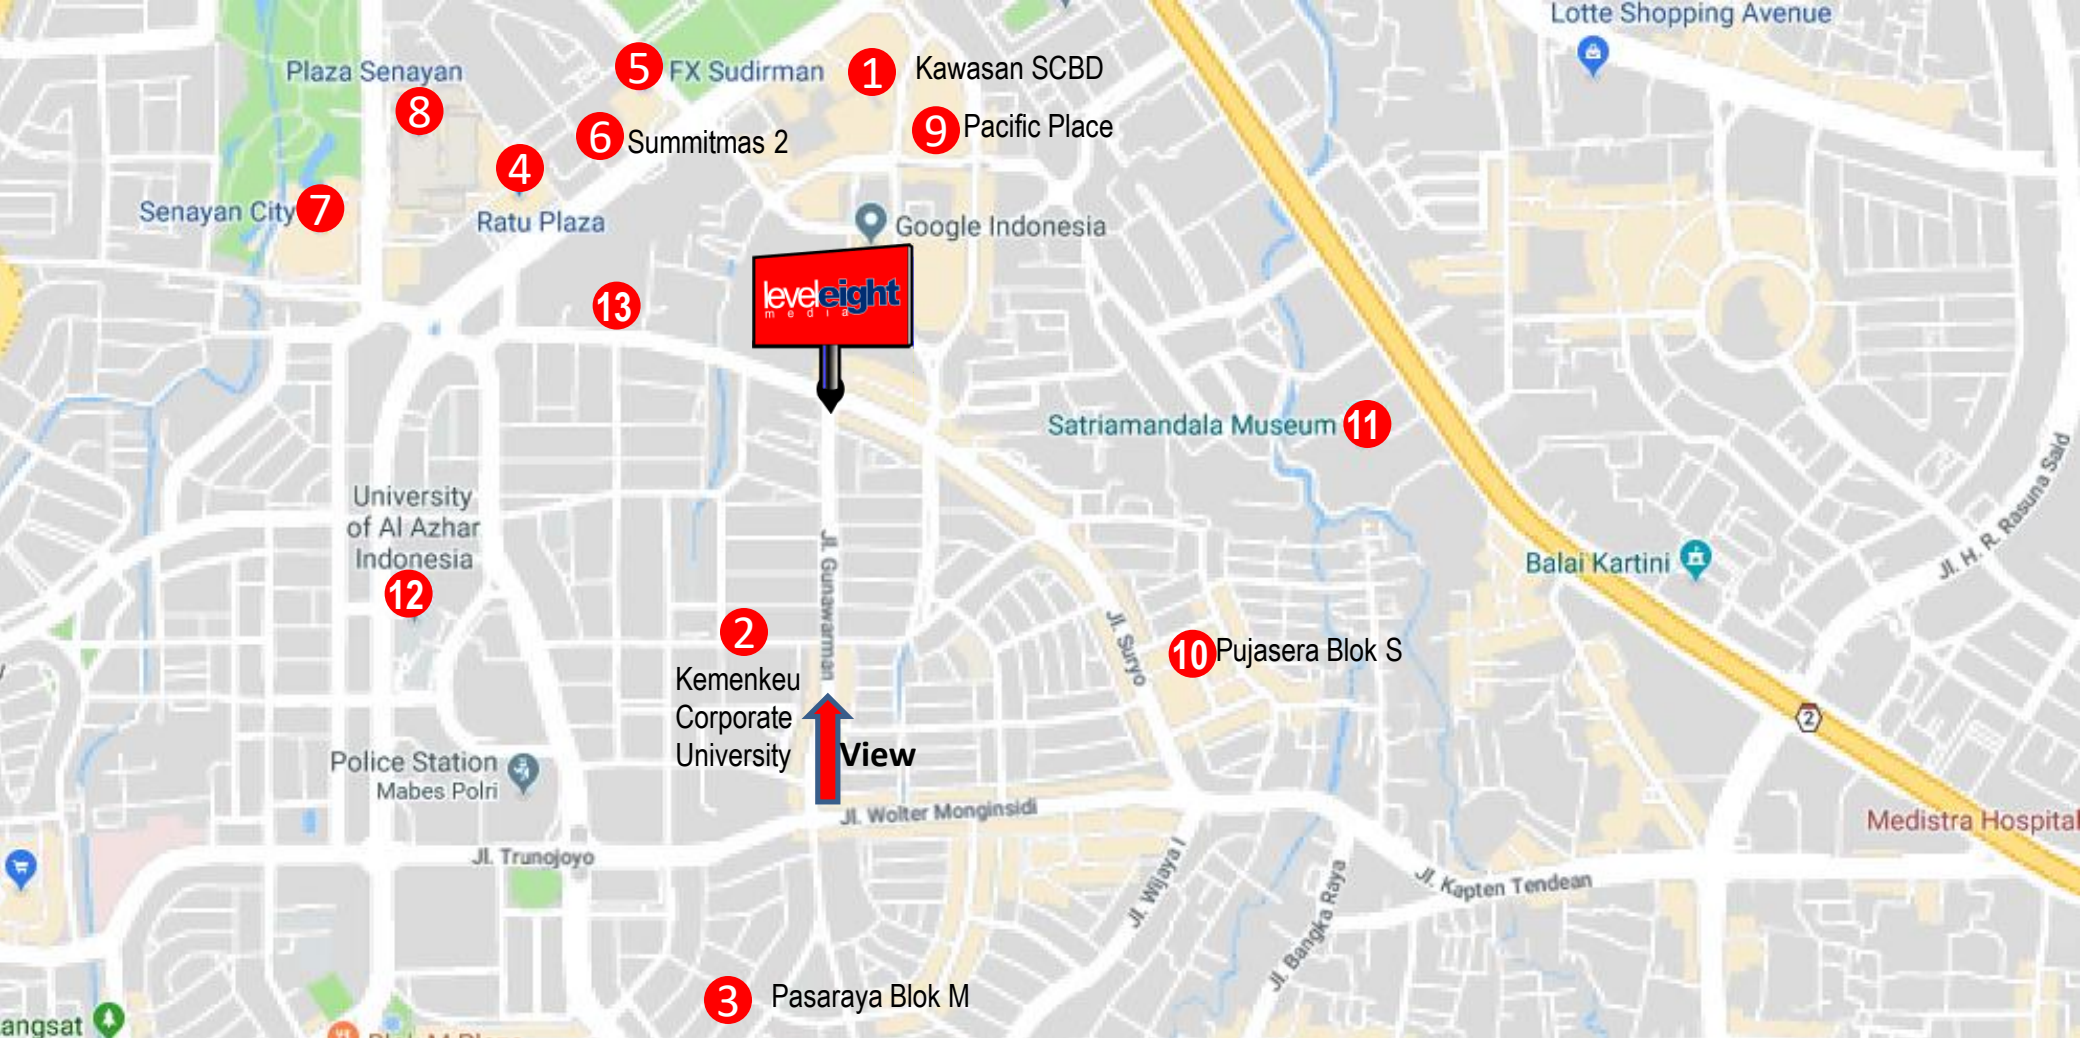

# LED GUNAWARMAN

**LED**

**TRAFFIC VIEW**  
**Gunawarman to Senopati**

**AREA**

**Bussiness District, Shopping  
 Center, Café, Bars, and  
 Apartment**

**SIZE**

**4m x 8m Horizontal**

**SCHEDULE**

**06.00 – 24.00**

**DURATION**

**30 sec / ad**

**Spots / day**

**432 / day / Advertiser**

**GUNAWARMAN**

## POINT OF INTEREST

- |                                  |                                      |                                      |
|----------------------------------|--------------------------------------|--------------------------------------|
| 1. Kawasan SCBD                  | 6. Summitmas 2 Buildings             | 11. Museum Satriamandala             |
| 2. Kemenkeu Corporate University | 7. Senayan City                      | 12. University of Al Azhar Indonesia |
| 3. Pasaraya Blok M               | 8. Plaza Senayan                     | 13. Senopati Suites                  |
| 4. Ratu Plaza                    | 9. Pacific Place                     |                                      |
| 5. FX Sudirman                   | 10. University of Al Azhar Indonesia |                                      |

### LED Gunawarman

Operating time	: 06:00 am to 24:00pm ( 18 hours operation )
One day	: 432 spots per Day, per Advertiser
Average Traffic & People	: Car 25.000 – 30.000, Motorcycle : 15,000 - 18.000, People 1,500 – 1,900 / day.
LED Resolution	: (W) 1920 pixel x (H) 960 pixel