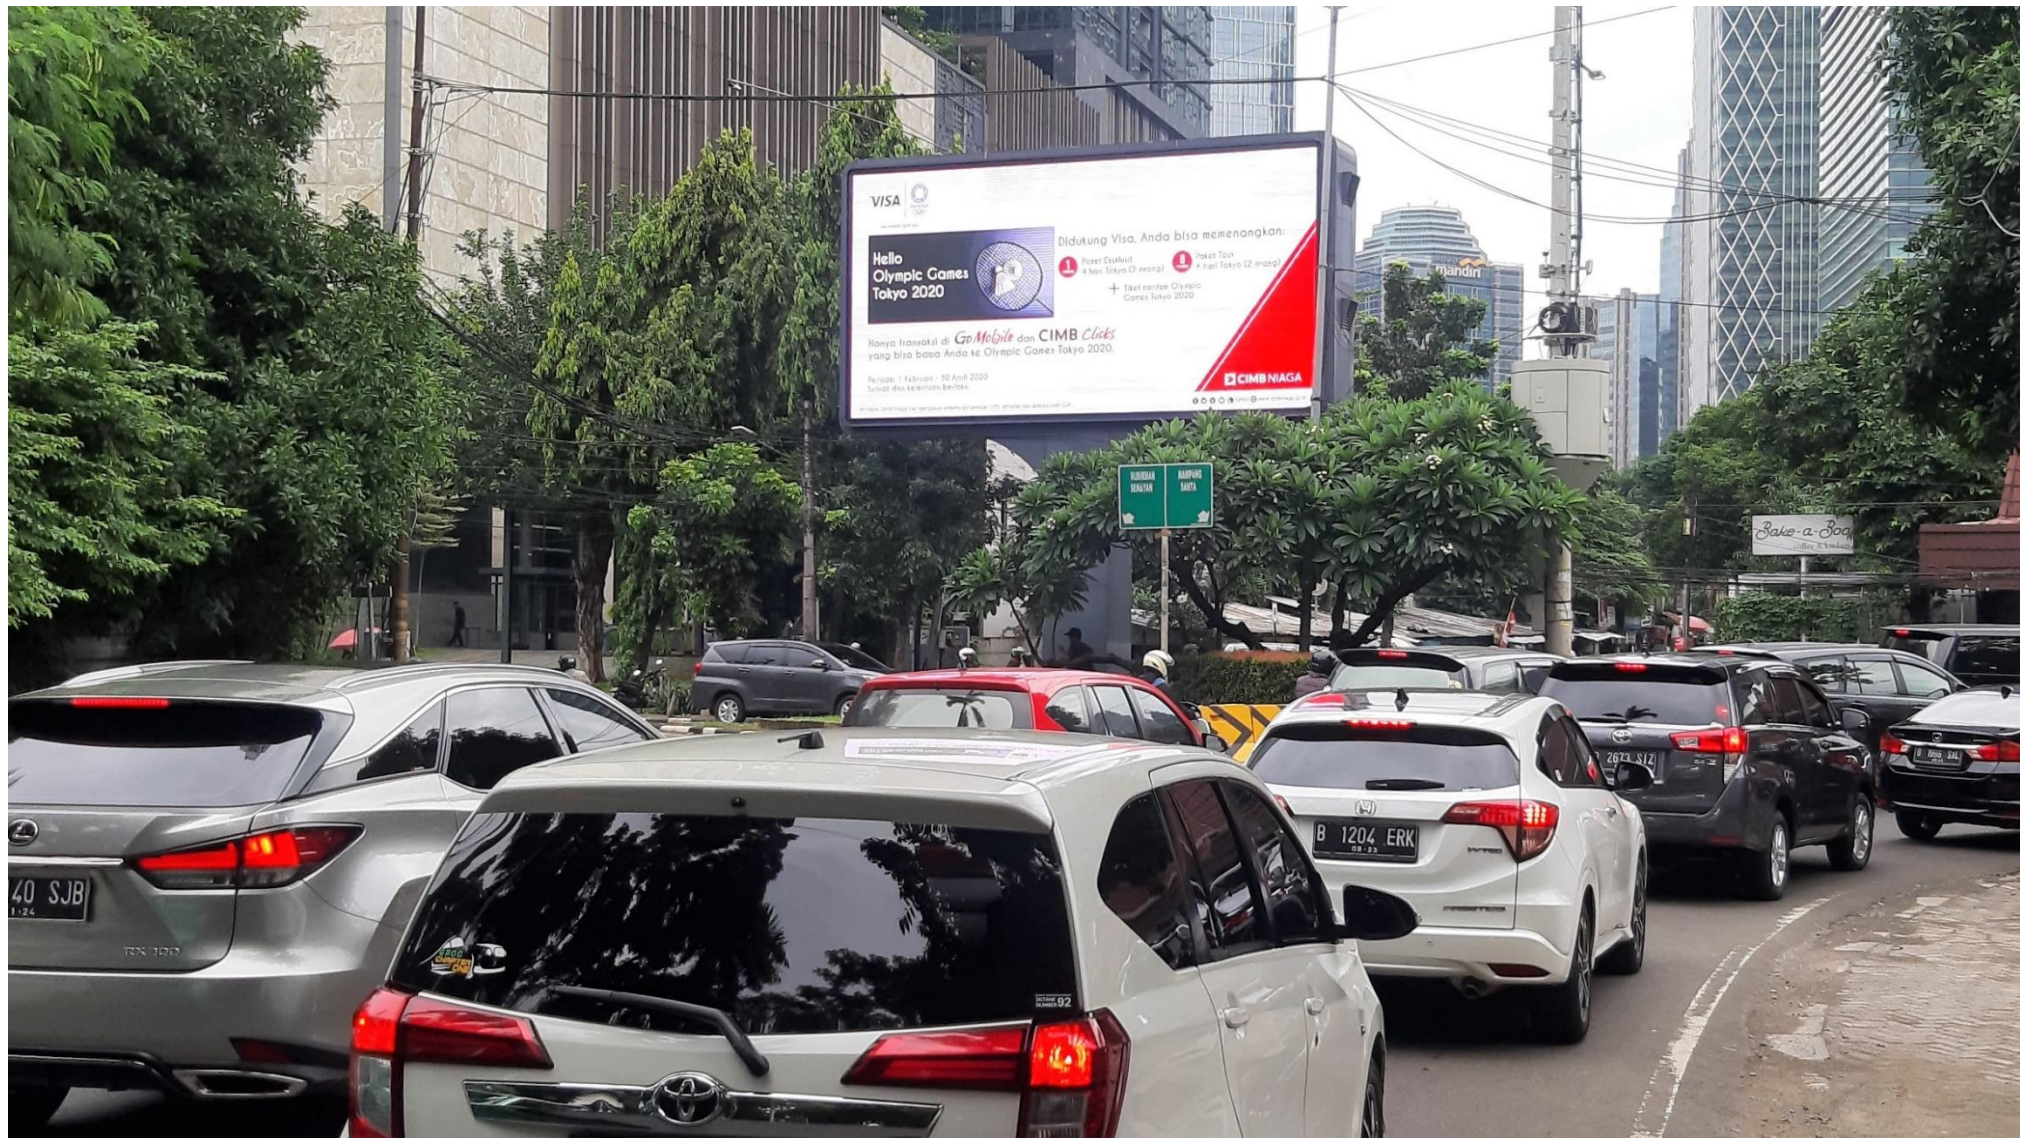

LED

TRAFFIC VIEW
Gunawarman to Senopati

AREA

**Bussiness District, Shopping
Center, Café, Bars, and
Apartment**

SIZE

4m x 8m Horizontal

SCHEDULE

06.00 – 24.00

DURATION

30 sec / ad

Spots / day

432 / day / Advertiser

GUNAWARMAN